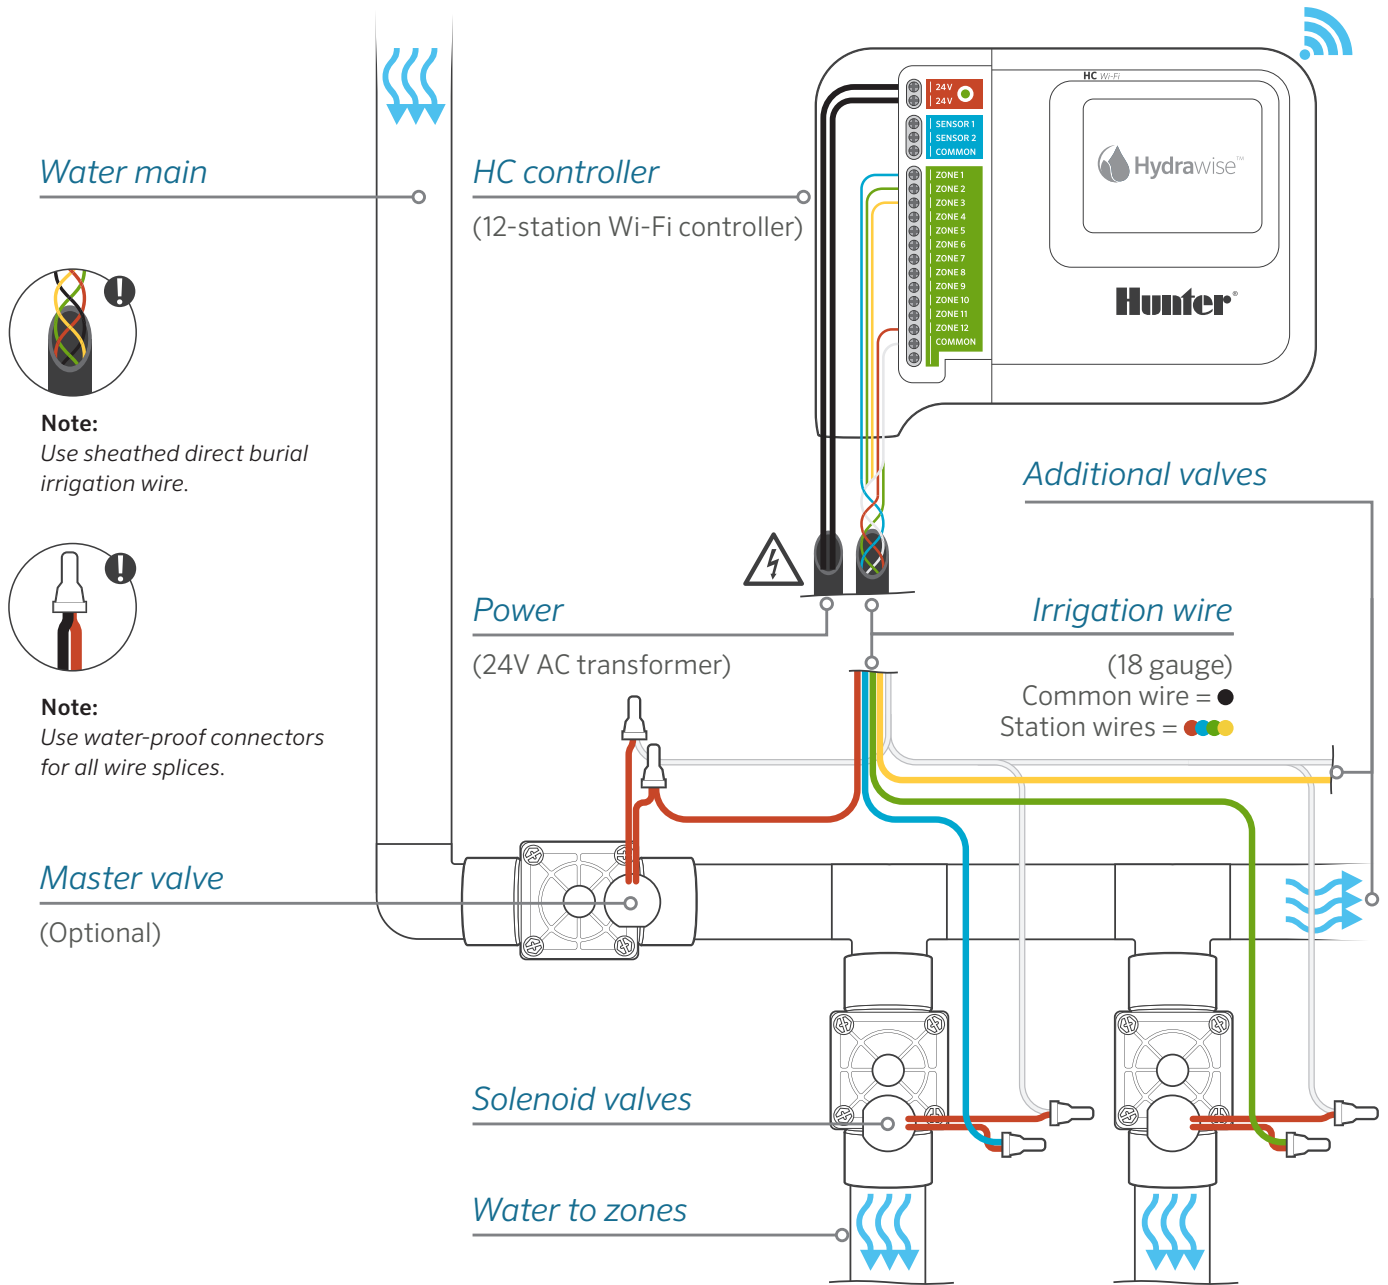

HC CONTROLLER WIRING DIAGRAM

Troubleshooting

Need more helpful information on your product? Find tips on installation, controller programming, and more.

hunter.direct/hc