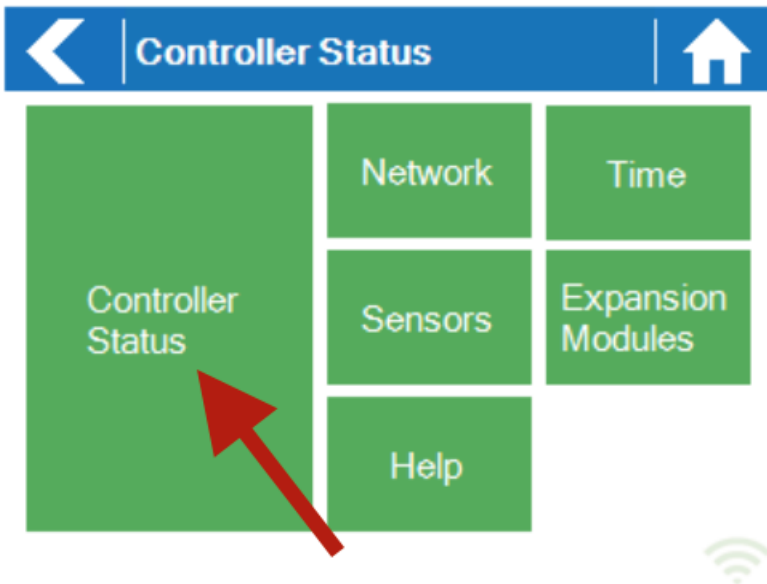

HC - How Do I Find My HC Controller's Serial Number?

Your controller's serial number can be found on the rear of your controller or on the controller's touchscreen.

To access the serial number on the touchscreen follow these steps:

1. From the Home screen touch on **Status**

2. Touch on **Controller Status**

3. The serial number is shown on this screen. Note that the serial number only contains the letters **A through F** and the numbers **0 through 9**.