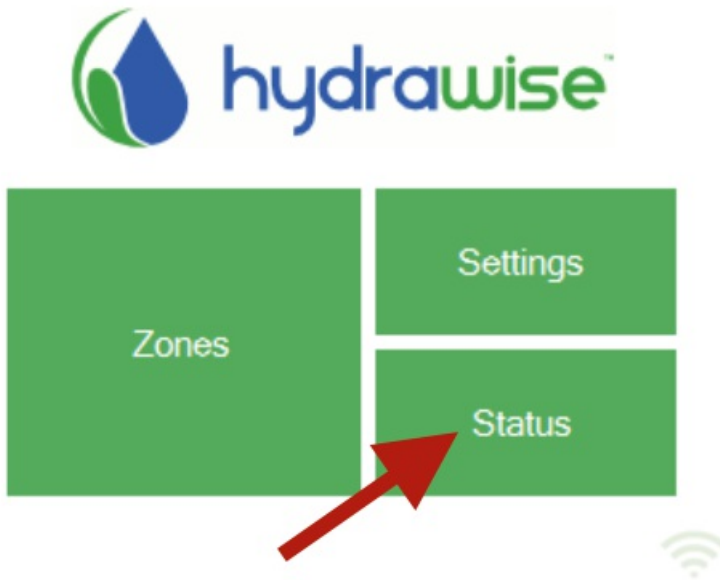

HC - How Do I Find My HC Controller's Serial Number?

Your controller's serial number can be found on the rear of your controller or on the controller's touchscreen.

To access the serial number on the touchscreen follow these steps:

1. From the Home screen touch on **Status**

2. Touch on **Controller Status**

3. The serial number is shown on this screen. Note that the serial number only contains the letters **A through F** and the numbers **0 through 9**.