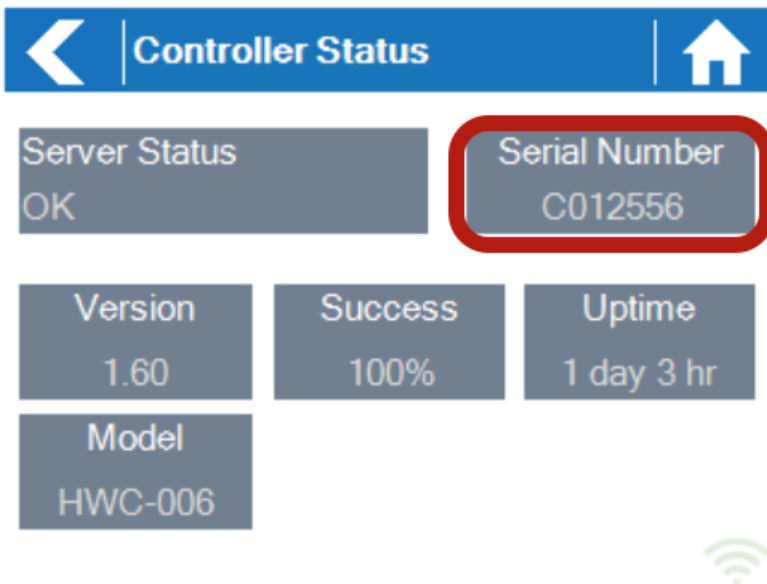

HC - How Do I Find My HC Controller's Serial Number?

Your controller's serial number can be found on the rear of your controller or on the controller's touchscreen.

To access the serial number on the touchscreen follow these steps:

1. From the Home screen touch on **Status**

2. Touch on **Controller Status**

3. The serial number is shown on this screen. Note that the serial number only contains the letters **A through F** and the numbers **0 through 9**.