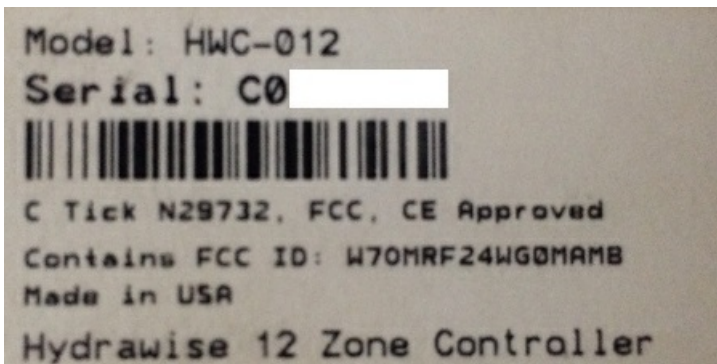

You can also refer to this [Link controller to my account](#) ⁽¹⁾: to link controller to you account.