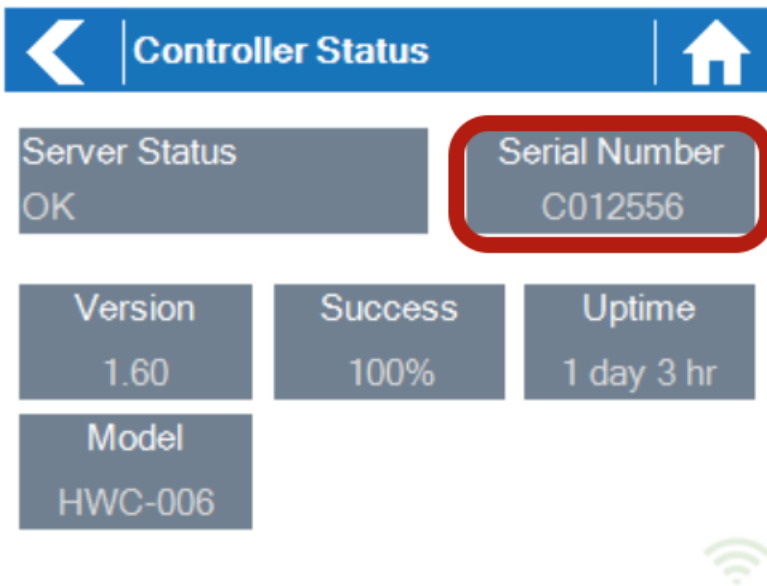

HC - How Do I Find My HC Controller's Serial Number?

Your controller's serial number can be found on the rear of your controller or on the controller's touchscreen.

To access the serial number on the touchscreen follow these steps:

1. From the Home screen touch on **Status**

2. Touch on **Controller Status**

3. The serial number is shown on this screen. Note that the serial number only contains the letters **A through F** and the numbers **0 through 9**.